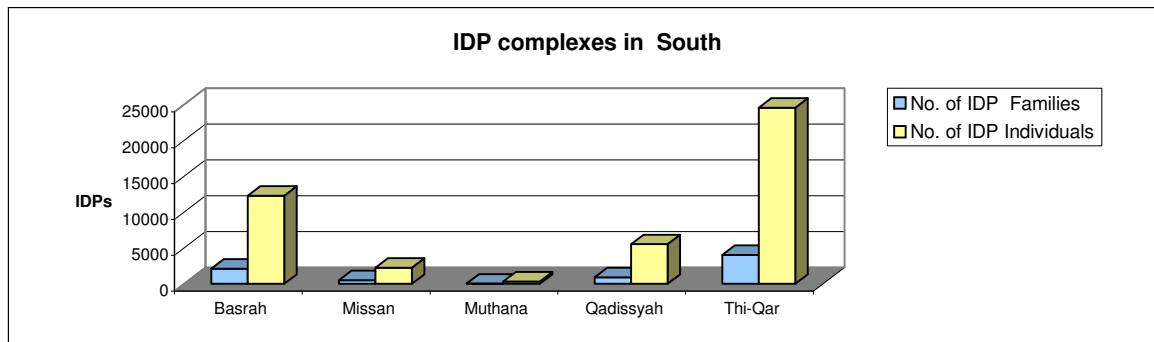

# IRAQ IDP Complexes Breakdown per Governorate

Updated by December 2009

Centre		
Gov	No. of IDP Families	No. of IDP Individuals
Al-Anbar	7,452	44,712
Babylon	1,151	7,267
Baghdad	26,717	176,525
Diyala	4,057	21,250
Kerbala	1,437	9,954
Najaf	145	897
Salah Al-Din	16,099	114,115
Wassit	1,362	8,172
<b>Total Centre</b>	<b>58,420</b>	<b>382,892</b>

North		
Gov	No. of IDP Families	No. of IDP Individuals
Dohuk	49	300
Erbil	0	0
Kirkuk	1,055	4,982
Ninewa	3,838	19,342
Sulaymaniyah	72	277
<b>Total North</b>	<b>5,014</b>	<b>24,901</b>

South		
Gov	No. of IDP Families	No. of IDP Individuals
Basrah	2,126	12,321
Missan	507	2,253
Muthana	52	335
Qadissyah	925	5,550
Thi-Qar	4,058	24,618
<b>Total South</b>	<b>7,668</b>	<b>45,077</b>