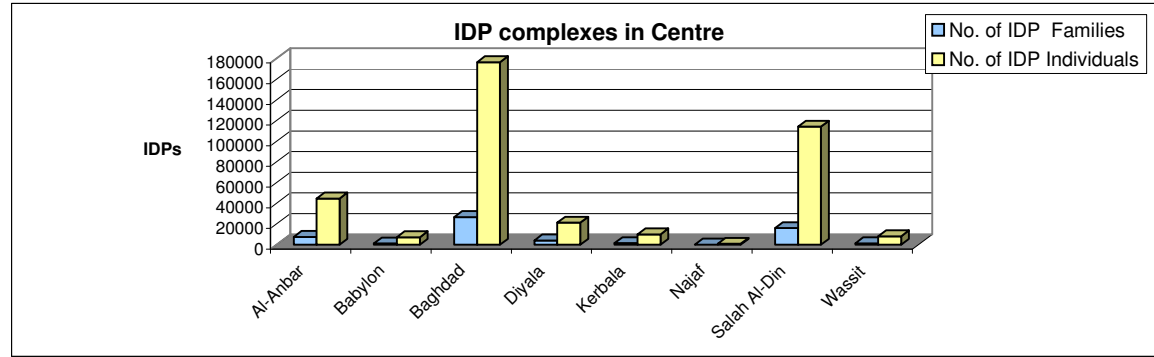

# IRAQ IDP Complexes Breakdown per Governorate

Updated by December 2009

Centre		
Gov	No. of IDP Families	No. of IDP Individuals
Al-Anbar	7,452	44,712
Babylon	1,151	7,267
Baghdad	26,717	176,525
Diyala	4,057	21,250
Kerbala	1,437	9,954
Najaf	145	897
Salah Al-Din	16,099	114,115
Wassit	1,362	8,172
<b>Total Centre</b>	<b>58,420</b>	<b>382,892</b>

North		
Gov	No. of IDP Families	No. of IDP Individuals
Dohuk	49	300
Erbil	0	0
Kirkuk	1,055	4,982
Ninewa	3,838	19,342
Sulaymaniyah	72	277
<b>Total North</b>	<b>5,014</b>	<b>24,901</b>

South		
Gov	No. of IDP Families	No. of IDP Individuals
Basrah	2,126	12,321
Missan	507	2,253
Muthana	52	335
Qadissyah	925	5,550
Thi-Qar	4,058	24,618
<b>Total South</b>	<b>7,668</b>	<b>45,077</b>