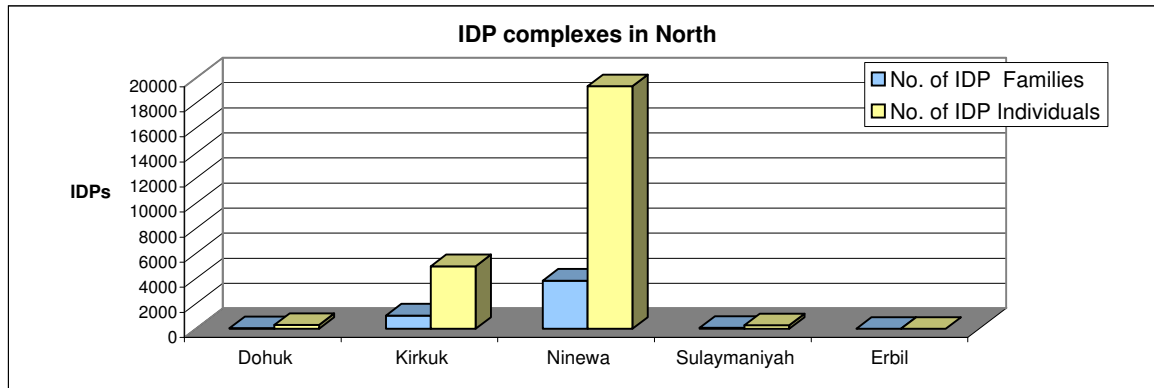

# IRAQ IDP Complexes Breakdown per Governorate

Updated by December 2009

Centre		
Gov	No. of IDP Families	No. of IDP Individuals
Al-Anbar	7,452	44,712
Babylon	1,151	7,267
Baghdad	26,717	176,525
Diyala	4,057	21,250
Kerbala	1,437	9,954
Najaf	145	897
Salah Al-Din	16,099	114,115
Wassit	1,362	8,172
<b>Total Centre</b>	<b>58,420</b>	<b>382,892</b>

North		
Gov	No. of IDP Families	No. of IDP Individuals
Dohuk	49	300
Erbil	0	0
Kirkuk	1,055	4,982
Ninewa	3,838	19,342
Sulaymaniyah	72	277
<b>Total North</b>	<b>5,014</b>	<b>24,901</b>

South		
Gov	No. of IDP Families	No. of IDP Individuals
Basrah	2,126	12,321
Missan	507	2,253
Muthana	52	335
Qadissyah	925	5,550
Thi-Qar	4,058	24,618
<b>Total South</b>	<b>7,668</b>	<b>45,077</b>