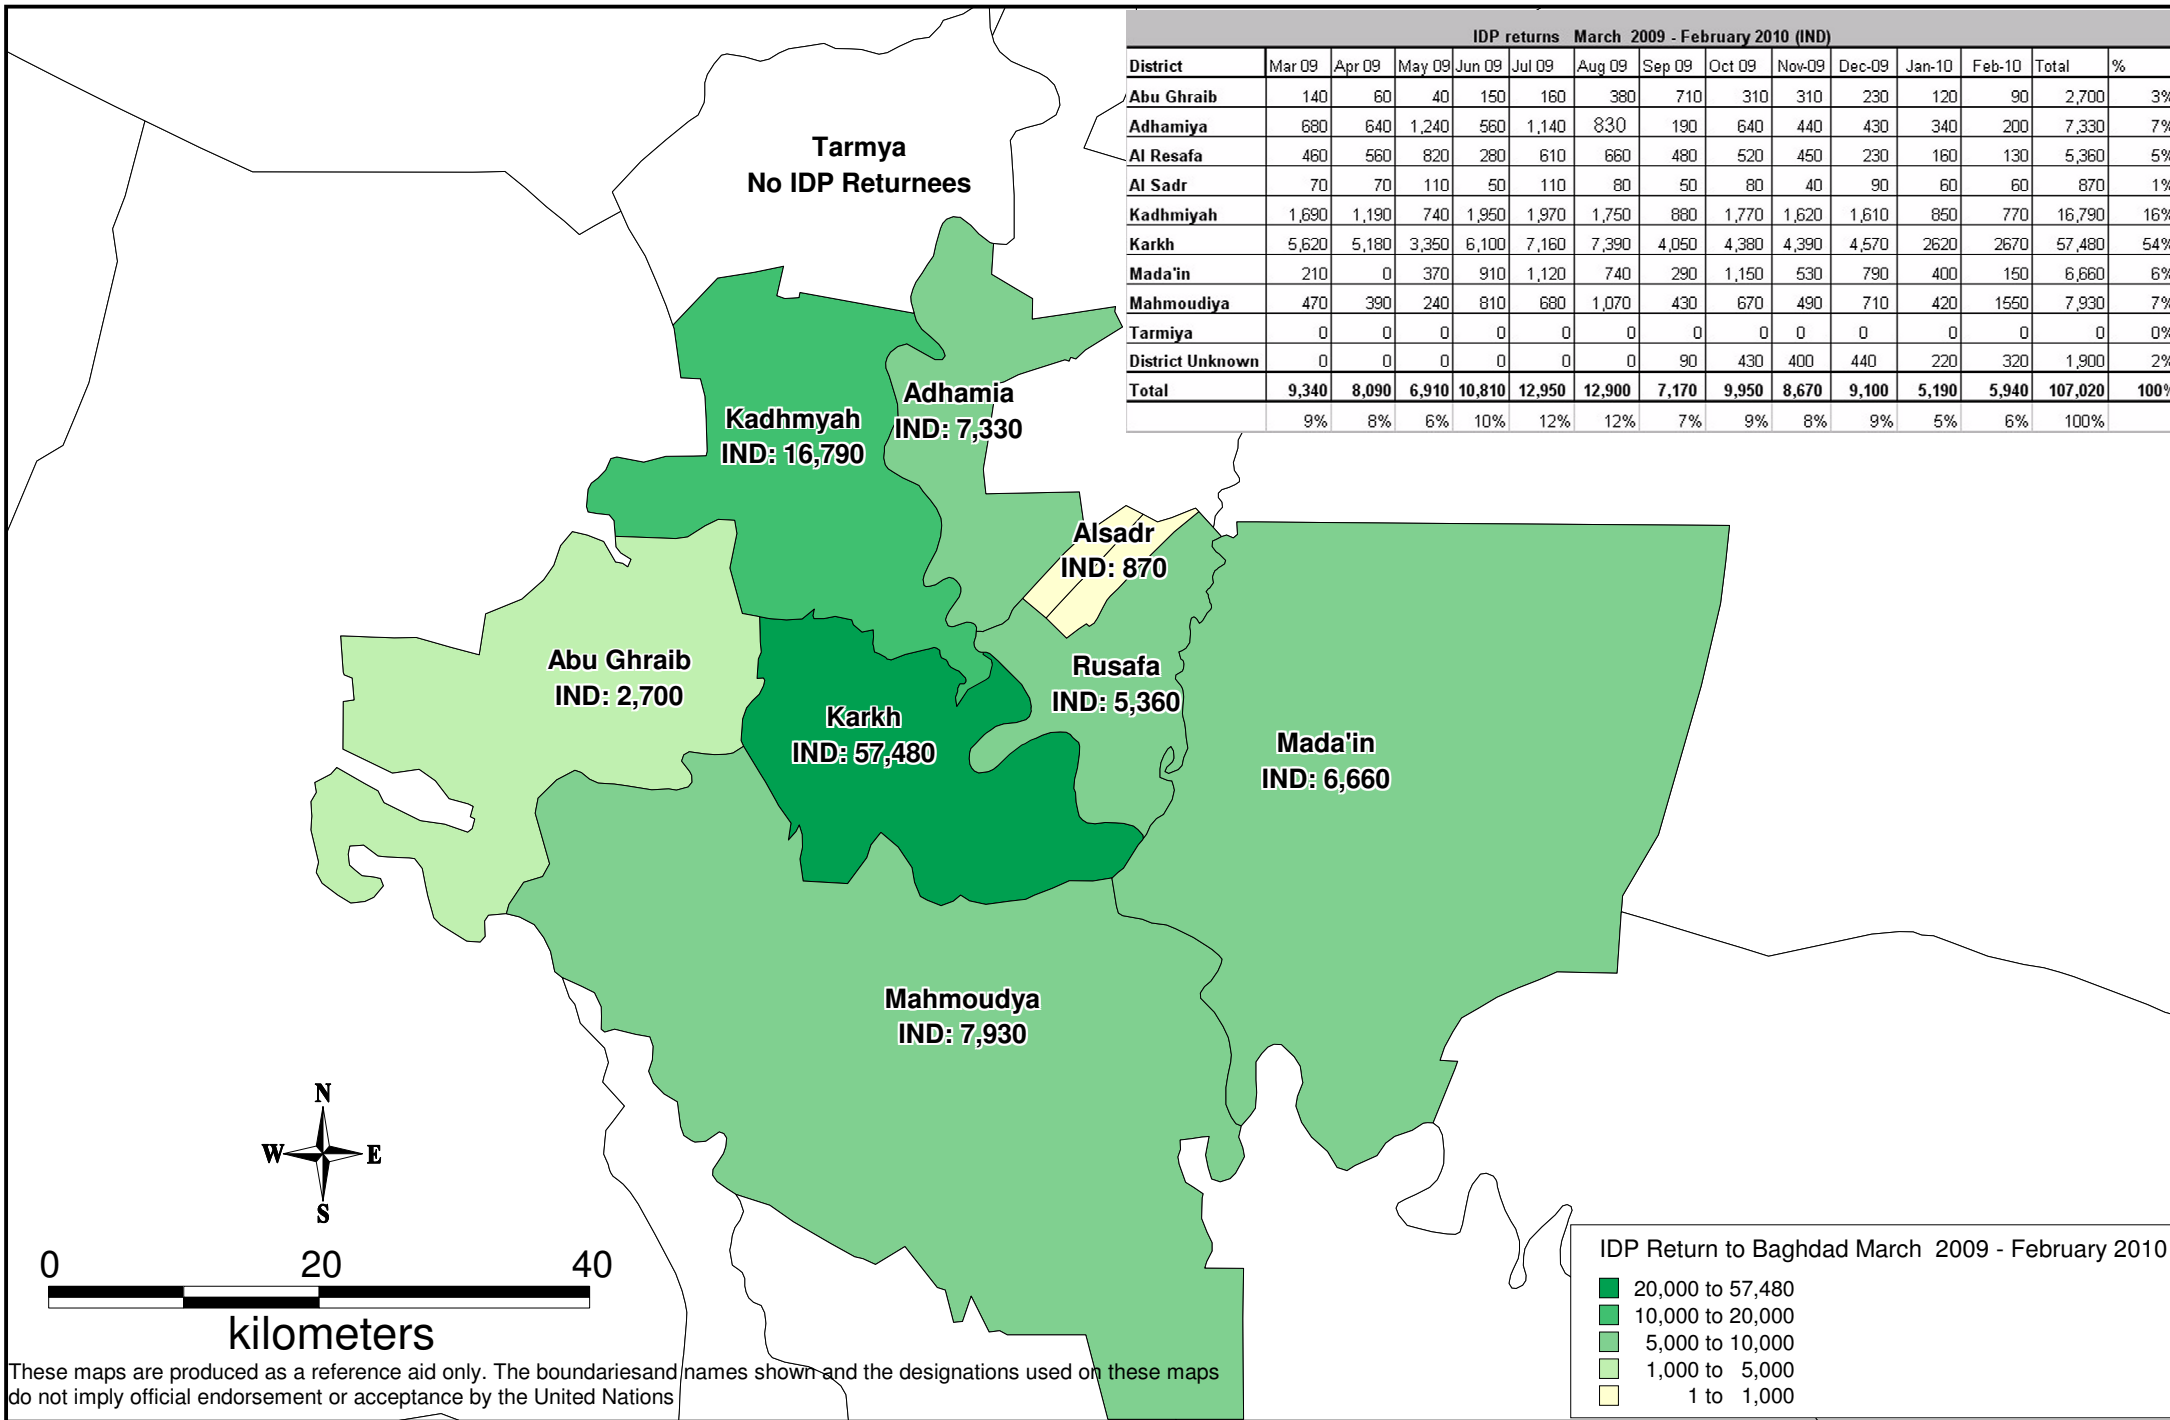

IDP Return to Baghdad by District March 2009 - February 2010

These maps are produced as a reference aid only. The boundaries and names shown and the designations used on these maps do not imply official endorsement or acceptance by the United Nations