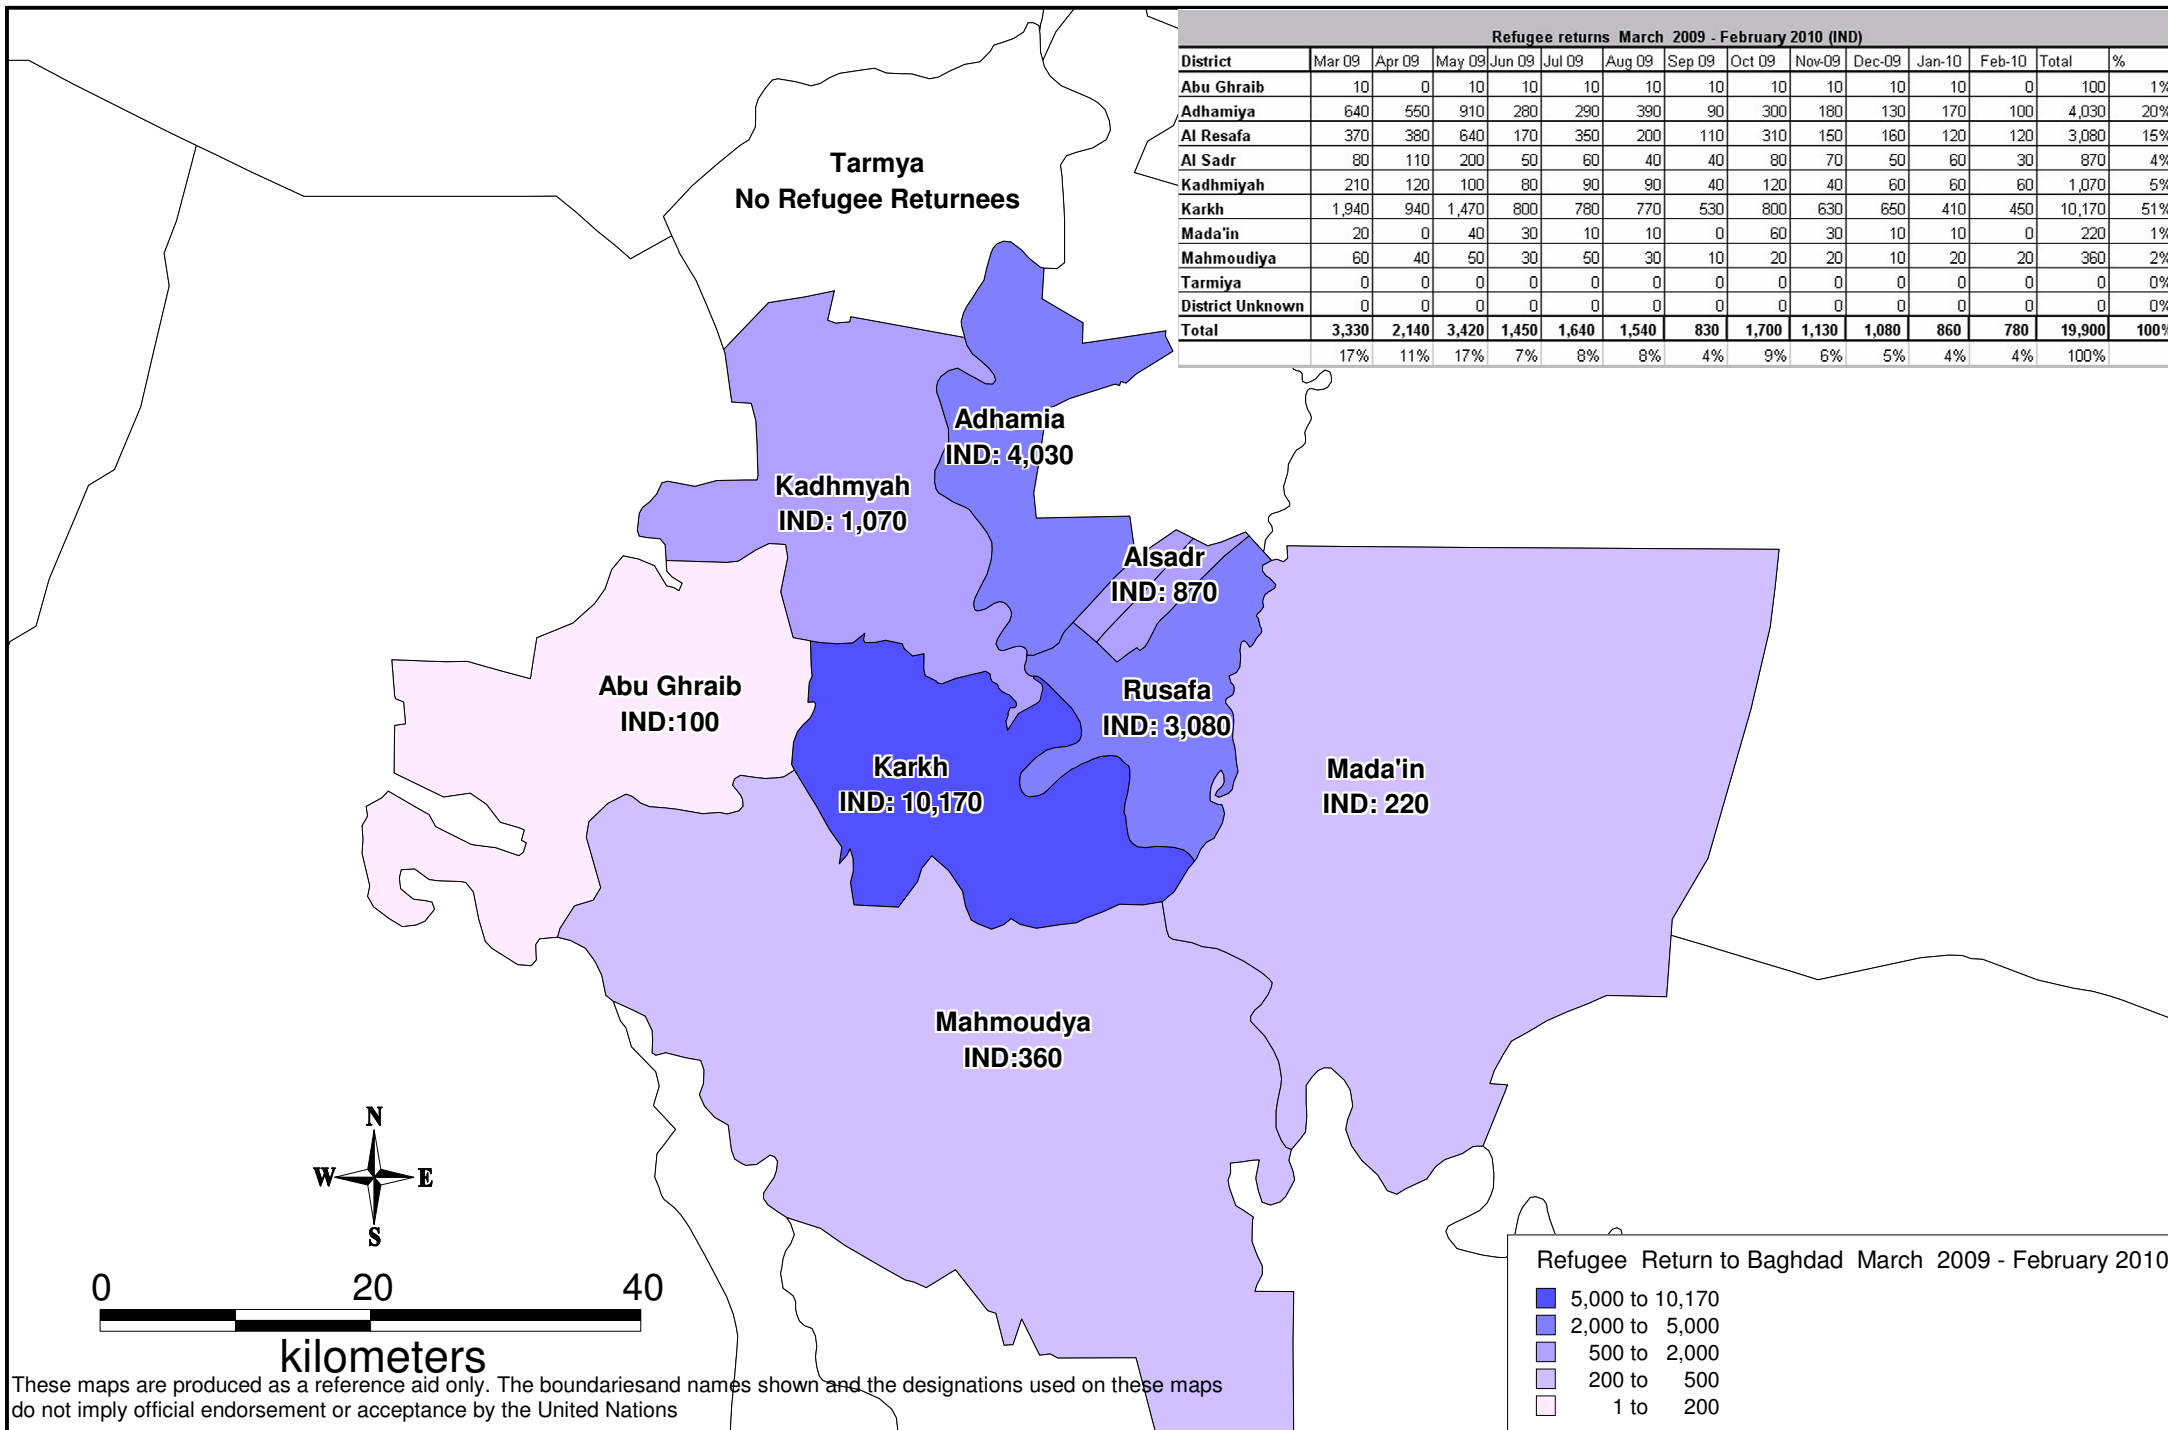

Refugee Return to Baghdad by District March 2009 - February 2010

kilometers

These maps are produced as a reference aid only. The boundaries and names shown and the designations used on these maps do not imply official endorsement or acceptance by the United Nations